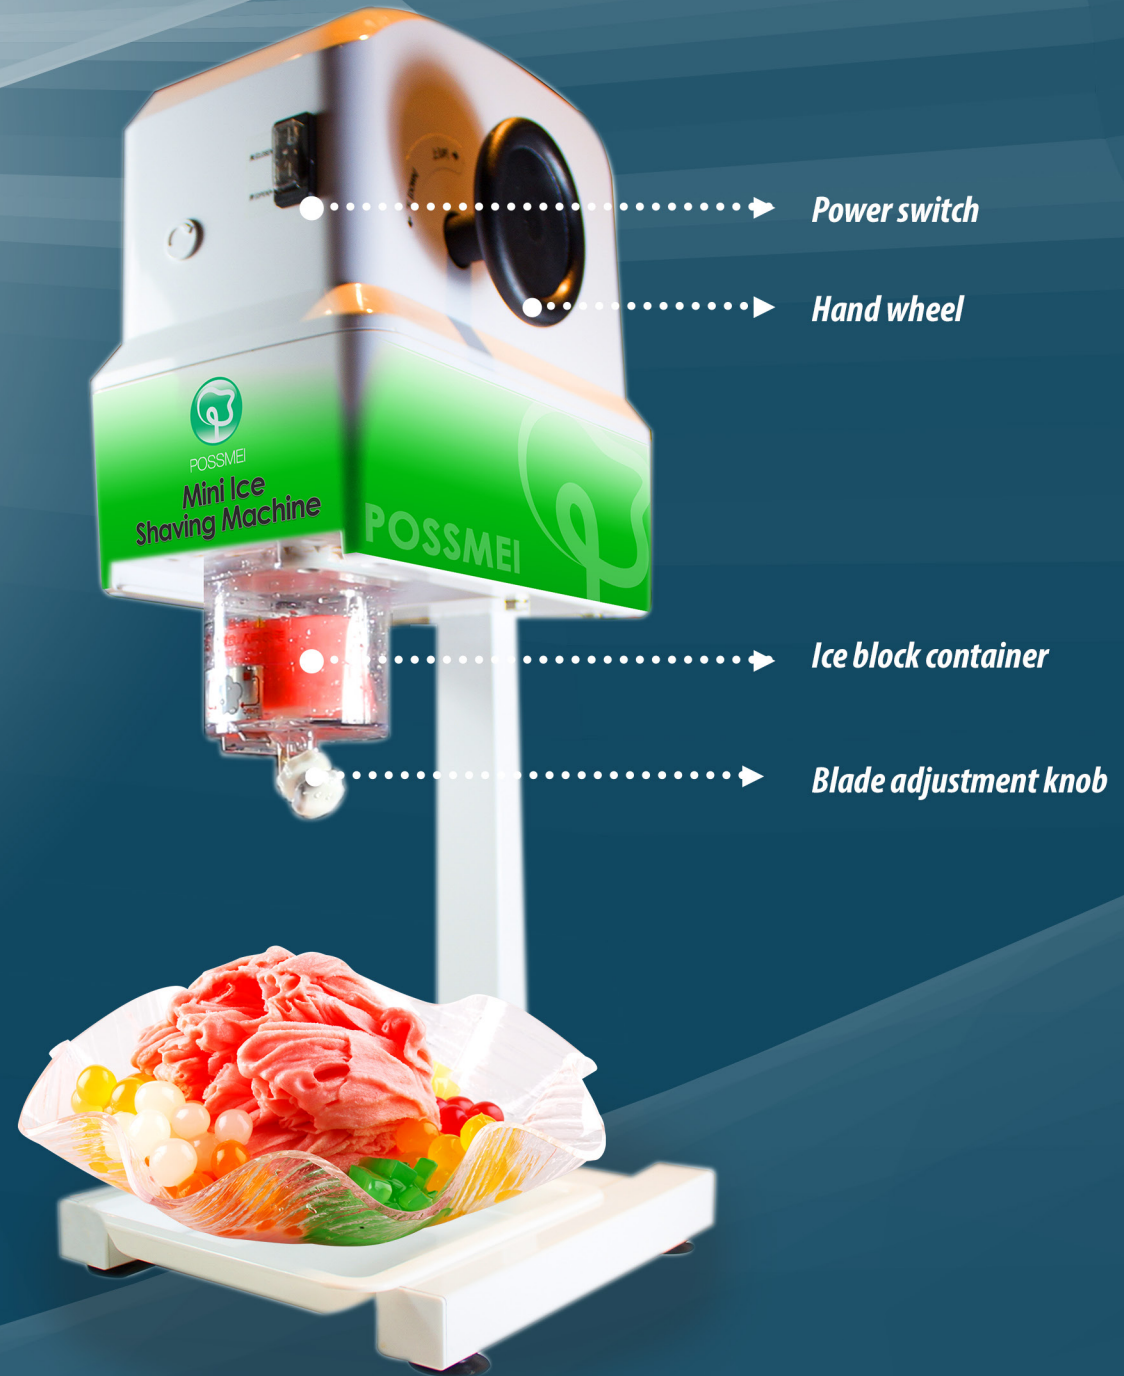

## SPECIFICATIONS:

Horsepower: 60 w

Volts: 220v

Frequency: 50/60Hz

Size of machine: 28\*21\*59 cm

Packed Size(box): 34\*29\*68cm

Weight: N.W-8kg, G.W-11kg